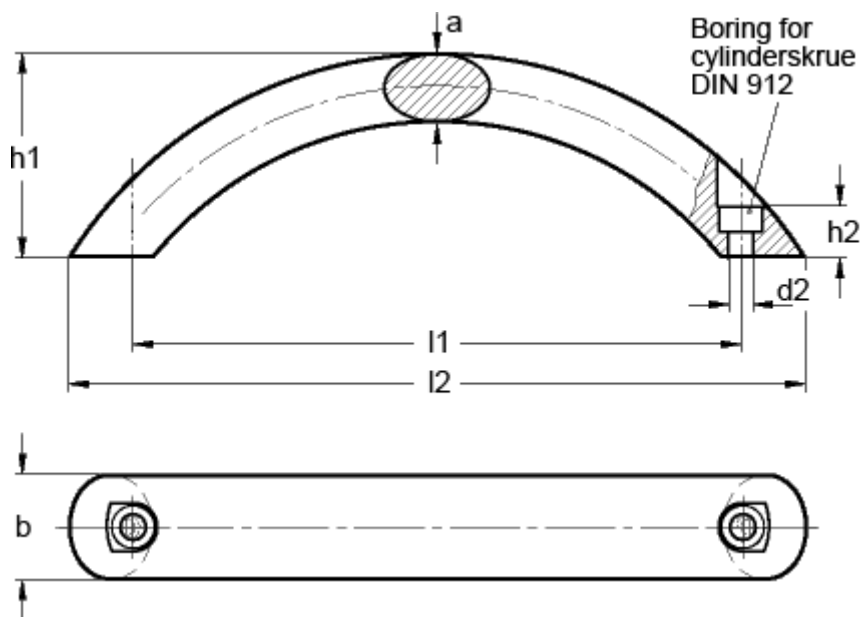

Article number: 20088167

Description: E+G Arch handle GN 565.4-26-192-B-SW

Measures

| | |
|------------|--------|
| a | = 17 |
| b | = 26 |
| d2 | = 6.4 |
| h1 | = 57 |
| h2 | = 12 |
| l1 | = 192 |
| l2 approx. | = 227 |
| t min | = 12.0 |